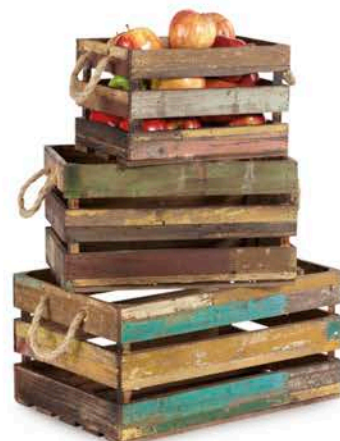

Discover even more merchandising solutions

with the G.E.T. family of brands

Galvanized Metal Serveware **ETA: LATE SEPT.**
Heights™ Foldable Risers **IN STOCK!**

Washable & Reusable Paper Bags **ETA: Q4**

Reclaimed Wood Crates **ETA: LATE SEPT.**

Reclaimed Wood Trays **ETA: LATE SEPT.**

POP Merchandising Stands and Accessories **IN STOCK!**

The G.E.T. FAMILY of BRANDS

(800) 727.4500 // www.get-melamine.com