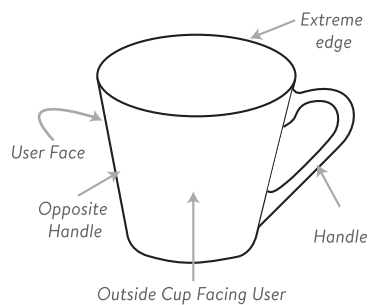

CUSTOM DECORATION

We will tailor your dinnerware with your own design or logo to add a personal touch to your tabletop. Designs will be kept at our factory to guarantee flexibility on reorders.

MUG AND CUP

PLATE