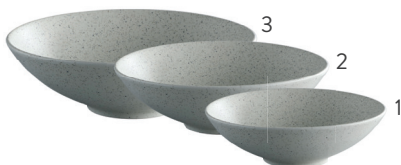

*BOWL

Ref	cm³	oz	cm	in
1 | PA1940923124	372	12,6	16,4	6,5
2 | PA1940923224	524	17,7	18,3	7,2
3 | PA1940923324	1005,5	34	21,7	8,5

*MTO (Made to order) Lead time 6 - 8 weeks

All sizes, capacities and body color referred to are descriptive only but are accurate within the normal standards generally applicable to industry. CORONA reserve the right to change, modify or discontinue shapes without prior notice as means of improving the line. Due to the unique hand painting design of this collection, each item will be slightly different in color and texture.