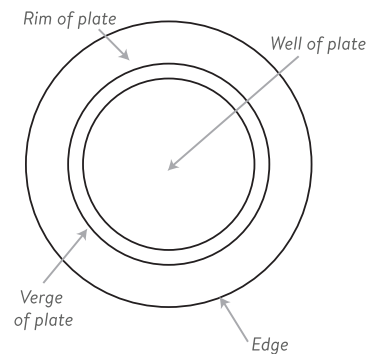

CUSTOM DECORATION

We will tailor your dinnerware with your own design or logo to add a personal touch to your tabletop. Designs will be kept at our factory to guarantee flexibility on reorders.

MUG AND CUP

PLATE