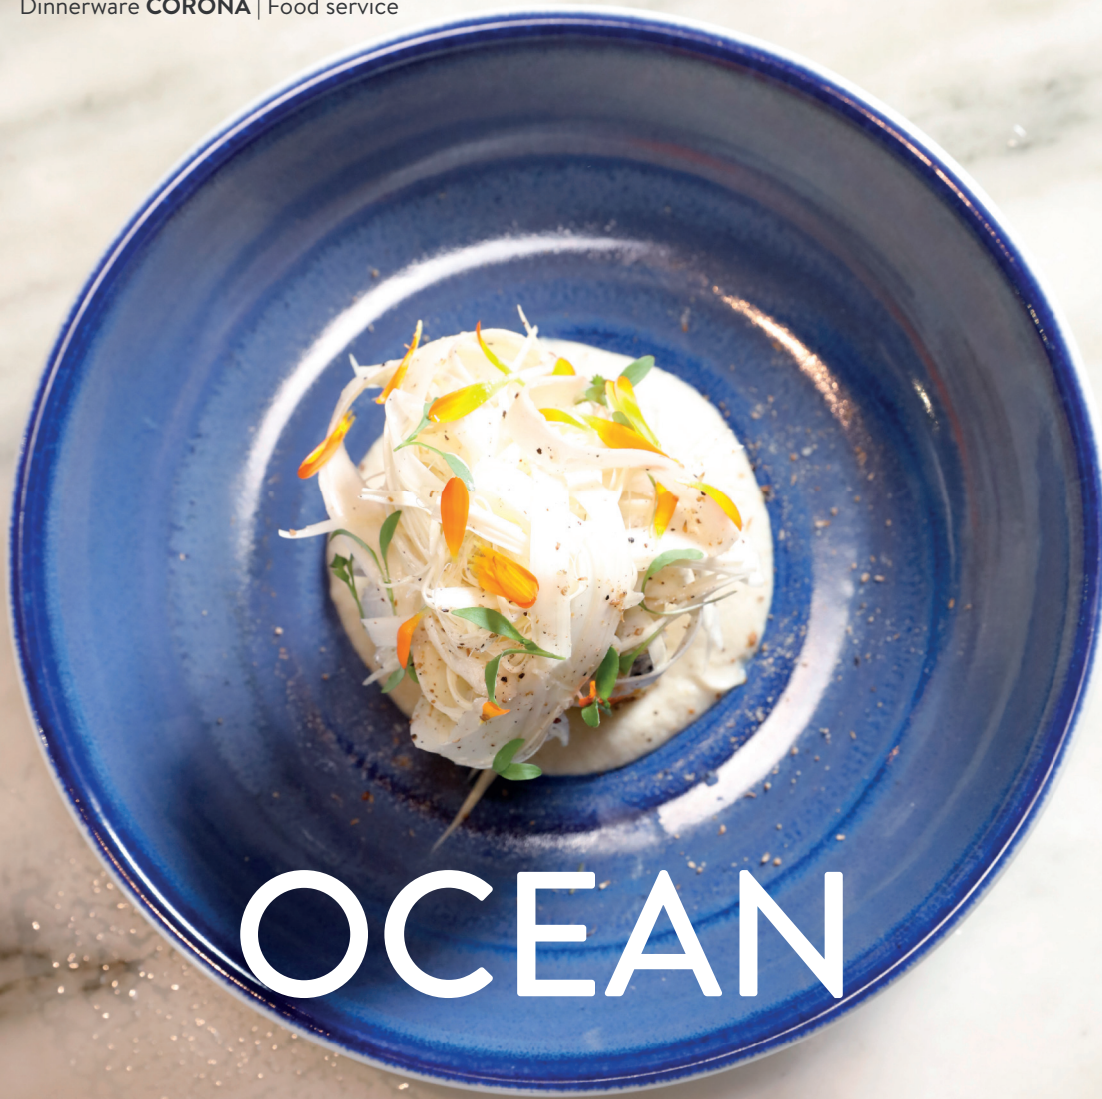

**\*ROUND TEA CUP**

Ref	cm <sup>3</sup>	oz
PA1004904412	244	8,2

**\*TEA / SAUCER**

Ref	cm	in
PA1004900312	16	6,3

**\*TEA CUP + SAUCER**

**\*MUG**

Ref	cm <sup>3</sup>	oz	cm	in
PA1004526412	394	13,3	13	5,1

**\*MTO (Made to order)**