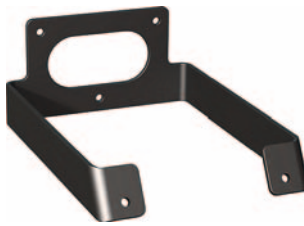

**GASTRO VARIO RACK
'Wall Mounting'**

made of steel, black powder coated incl. screw set. For Installation of the GASTRO VARIO RACK 'Mounting Plates'.

18/0
EDELSTAHL
STAINLESS STEEL

HAARBRÜNNEN
POWDER COATED

Art-Nr. Part No.	Länge Length cm	Breite Width cm	Höhe Height cm
6271/110	20	14,5	8

**GASTRO VARIO RACK
'Frischeschale'**

aus Edelstahl. Mit innenliegenden Kühlakku.