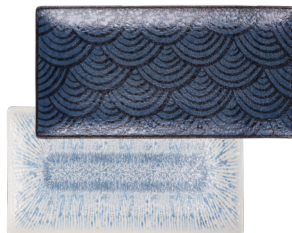

B230115
Rectangular Plate
11.5" L x 4.875" W